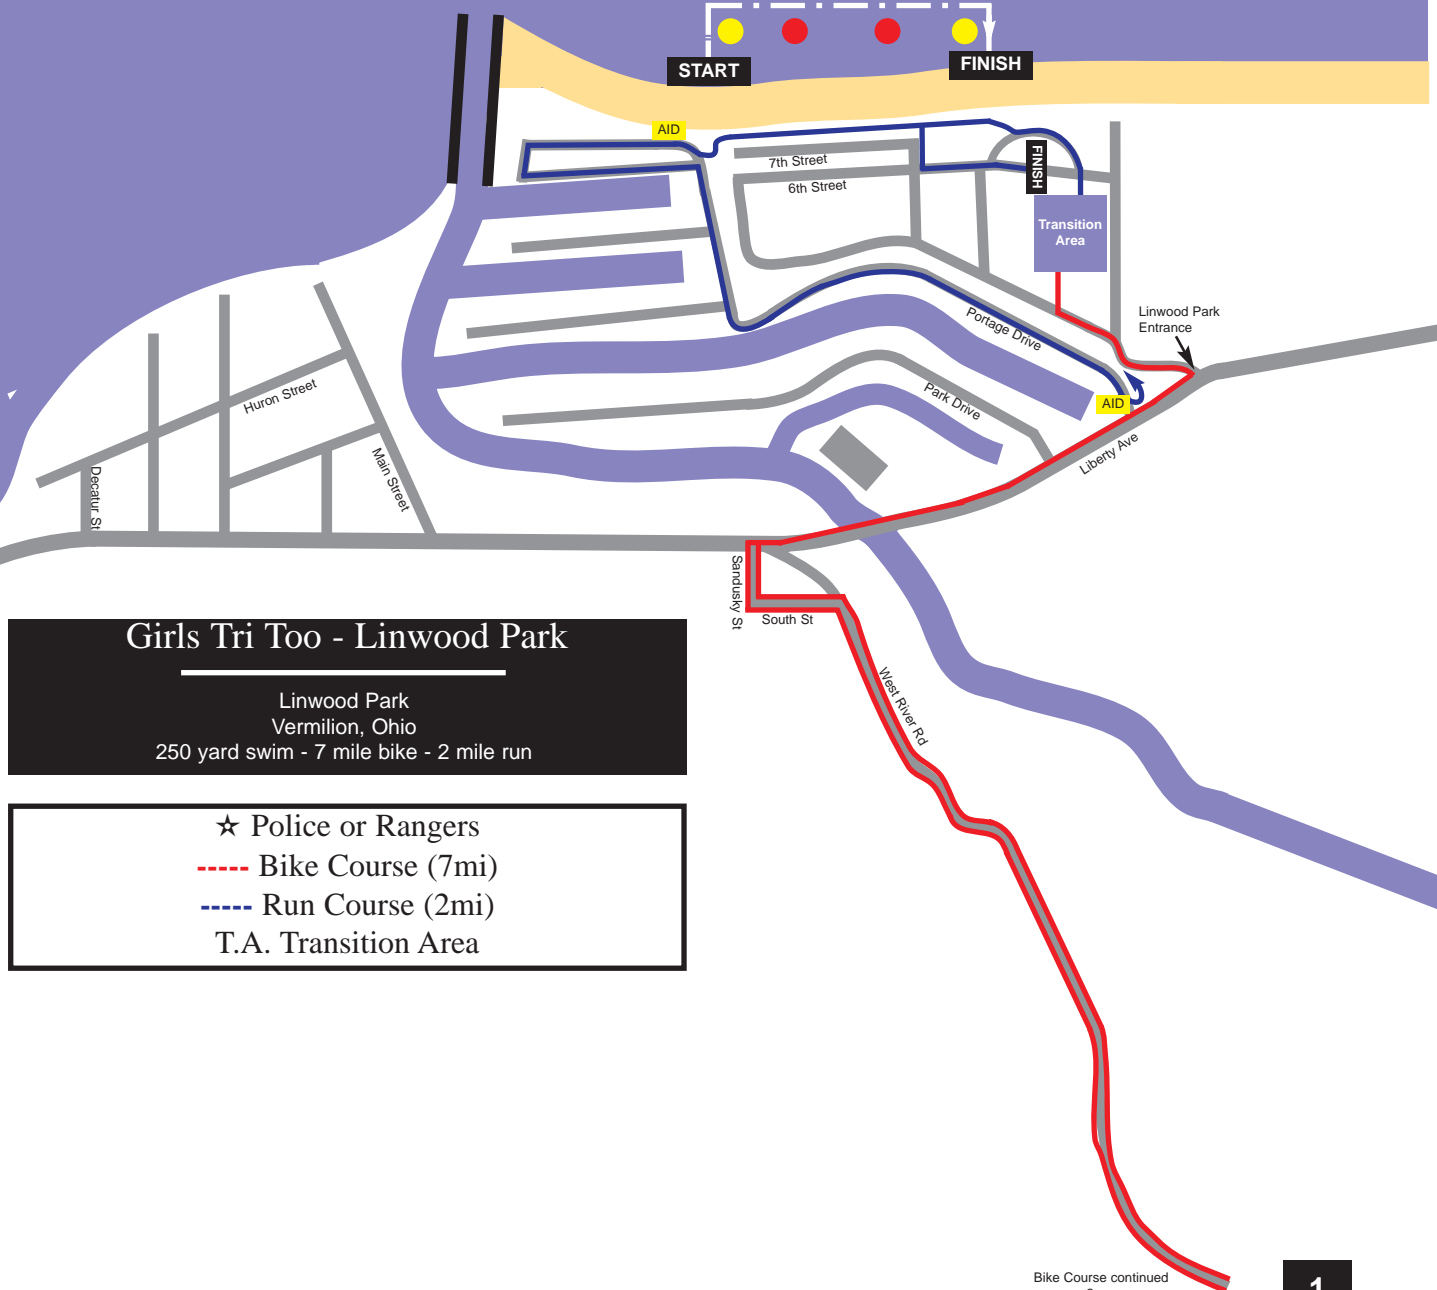

LAKE ERIE

**Girls Tri Too - Linwood Park**  
 Linwood Park  
 Vermilion, Ohio  
 250 yard swim - 7 mile bike - 2 mile run

- ☆ Police or Rangers
- Bike Course (7mi)
- Run Course (2mi)
- T.A. Transition Area

Bike Course continued on page 2.

# Girls Tri Too - Linwood Park

Linwood Park  
Vermilion, Ohio  
250 yard swim - 7 mile bike - 2 mile run

- ★ Police or Rangers
- Bike Course (7mi)
- Run Course (2mi)
- T.A. Transition Area