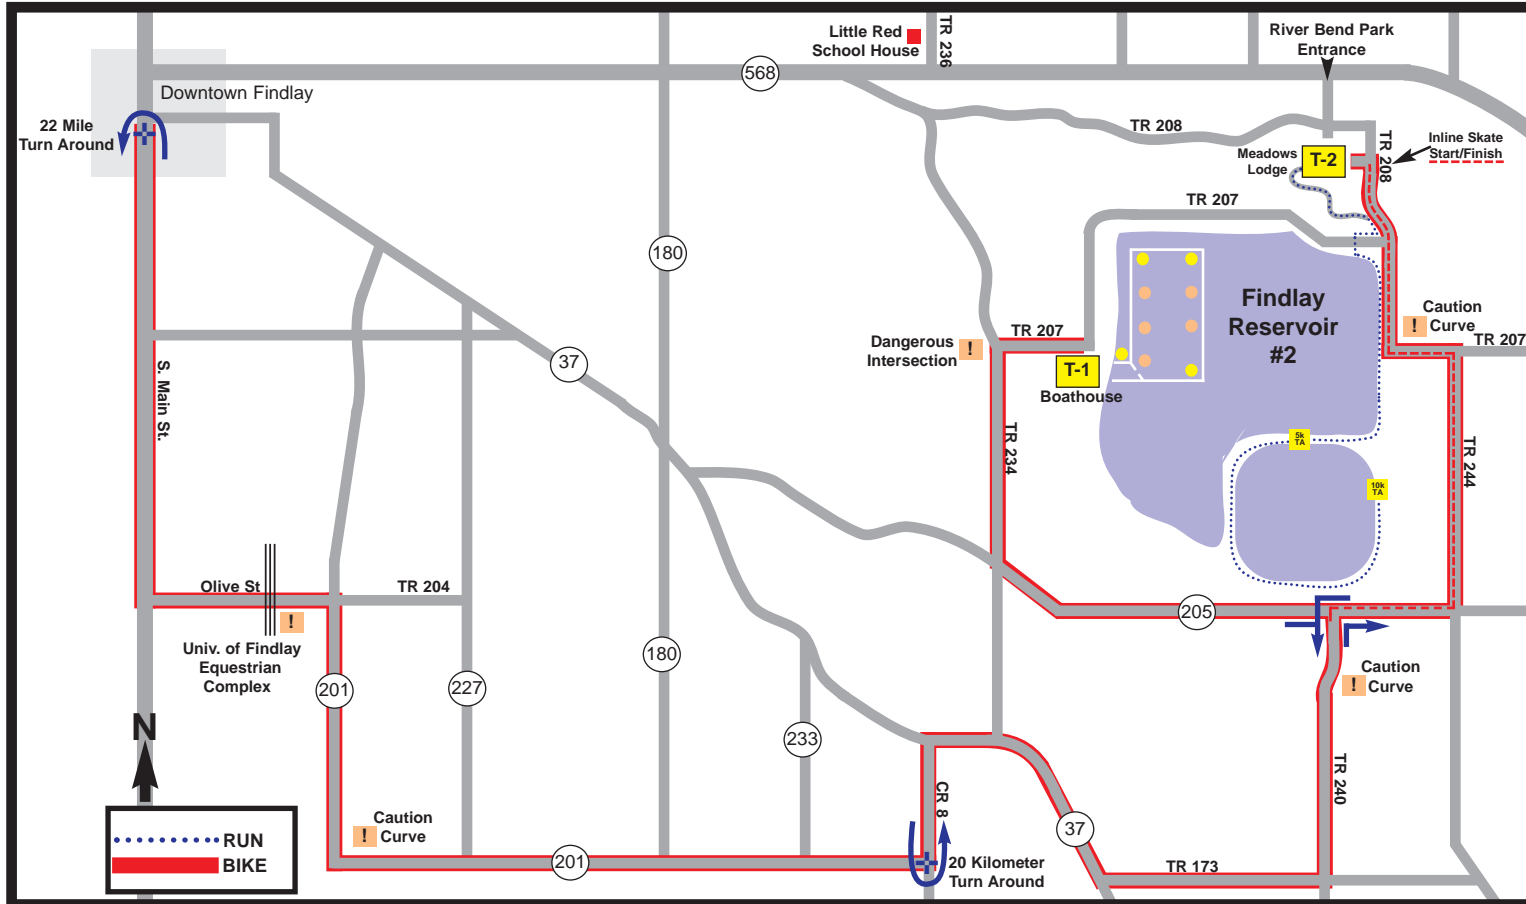

**RACE WEEKEND EVENTS:**

9:00am - 5k Run/Walk

9:00am - 22mi Inline Skate

8:00am - Sprint Tri/Du: 750m Swim/5k Run - 20k Bike - 5k Run

8:20am - Olympic Tri/Du: 1500m Swim\*/5k Run - 22mi Bike - 10k Run

**LaRiche**  
920 Plaza St., Findlay, OH TOYOTA  
419-423-5656 • 800.545.6885 SUBARU  
*It can be this easy!*  
[www.toyotabob.com](http://www.toyotabob.com)

**Flag City**

*Multisport Celebration*

*Run the Good Race*

**MAIN STAGING AREA - TA #2**