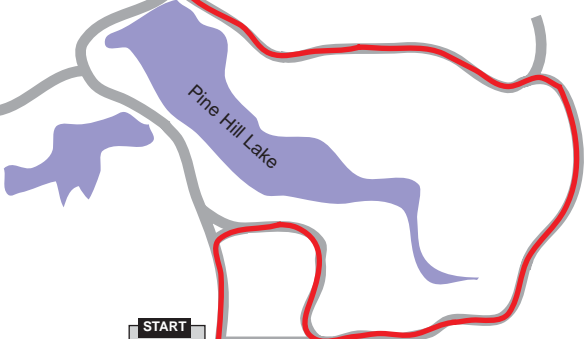

MAIN STREET

KINGS MILL RD

Pine Hill Lakes Park

(7-10yr) 100 meter Swim - 5k Bike - 1/2mi Run  
(11-14yr) 200 meter Swim - 10k Bike - 1mi Run

Foxfield Dr

Lakeside Dr

Lakeside Dr

START  
Mason City Pool

TA

AID

FINISH

Corwin M. Nixon Park

1/2mi cut off

Available Parking

MASON MONTGOMERY

KEY

Bike — (red line)  
Run — (blue line)

TYLERSVILLE ROAD