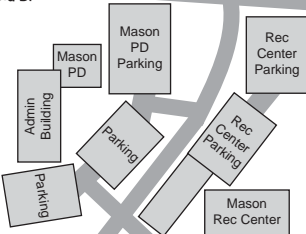

MAIN STREET

KINGS MILL RD

Pine Hill Lakes Park

(7-10yr) 100 meter Swim - 5k Bike - 1/2mi Run  
(11-14yr) 200 meter Swim - 10k Bike - 1mi Run

Foxfield Dr

Lakeside Dr

Lakeside Dr

START  
Mason City Pool

TA

AID

FINISH

Corwin M. Nixon Park

1/2mi cut off

Available Parking

MASON MONTGOMERY

KEY

Bike — (red line)  
Run — (blue line)

TYLERSVILLE ROAD