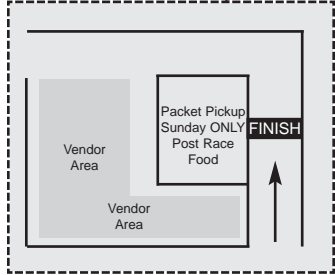

TA

AID

FINISH

Corwin M. Nixon Park

1/2mi cut off

Available Parking

MASON MONTGOMERY

KEY

Bike — (red line)  
Run — (blue line)

TYLERSVILLE ROAD