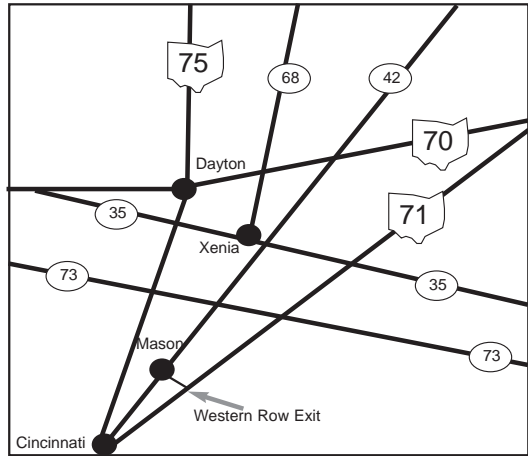

MAIN STREET

KINGS MILL RD

Mile 1

400 meter Swim - 20k Bike - 5k Run

Pine Hill Lakes Park

AID

Foxfield Dr

Pine Hill Lake

Mile 2

START

Mason City Pool

TA

FINISH

Lakeside Dr

Lakeside Dr

Parking

Available Parking

TYLERSVILLE ROAD

KEY

Bike

Run

Vendor Area

Packet Pickup
Sunday ONLY
Post Race
Food

FINISH

Vendor Area

Corwin Nixon Park
 Women's Triathlon 7:30am
 Men's Triathlon 9:00am

★ Police
 T.A. Transition Area
 ■ Bike Course (21k - 13.02mi)