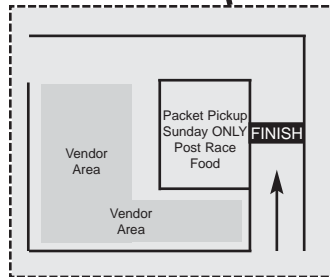

Available Parking

TYLERSVILLE ROAD

KEY

Bike

Run

Vendor Area

Packet Pickup
Sunday ONLY
Post Race
Food

FINISH