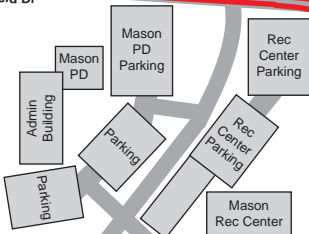

MAIN STREET

KINGS MILL RD

Mile 1

400 meter Swim - 20k Bike - 5k Run

Pine Hill Lakes Park

AID

Foxfield Dr

Pine Hill Lake

Mile 2

START

Mason City Pool

TA

FINISH

Lakeside Dr

Lakeside Dr

Parking

Available Parking

TYLERSVILLE ROAD

KEY

Bike

Run

Vendor Area

Packet Pickup
Sunday ONLY
Post Race
Food

FINISH

Vendor Area

Corwin Nixon Park
 Women's Triathlon 7:30am
 Men's Triathlon 9:00am

★ Police
 T.A. Transition Area
 ■ Bike Course (21k - 13.02mi)